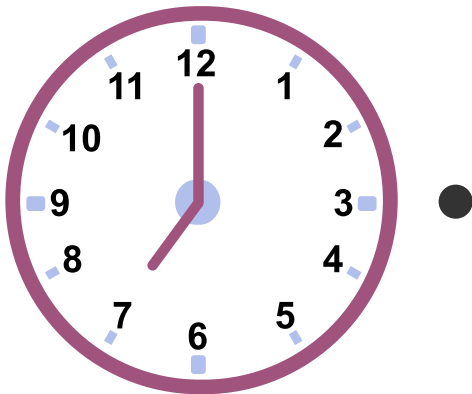

What time is it?

Name : _____

Date : _____

Draw a line to match the correct time

● **3:30**

● **7:00**

● **1:00**