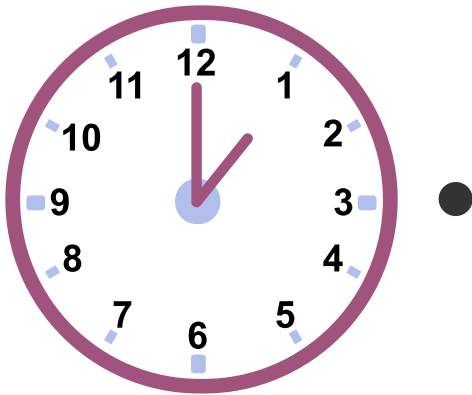

What time is it?

Name : _____

Date : _____

Draw a line to match the correct time

● **3:30**

● **7:00**

● **1:00**