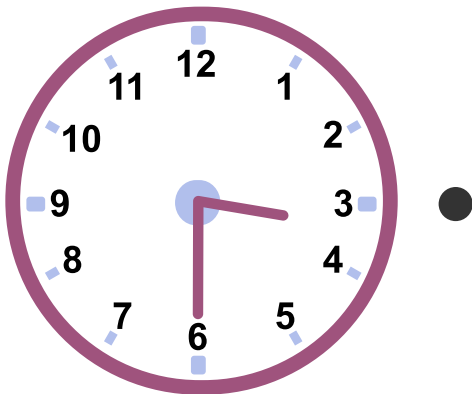

What time is it?

Name : _____

Date : _____

Draw a line to match the correct time

● **3:30**

● **7:00**

● **1:00**